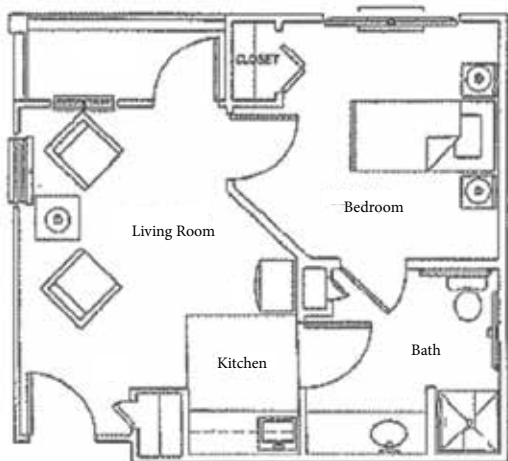

LIVING OPTIONS

ASSISTED LIVING

The Scarlett

Studio Floor Plan
313 Total Sq. Ft.

The Tara

Studio Deluxe Floor Plan
371 Total Sq. Ft.

The Georgian

One Bedroom Floor Plan
418 Total Sq. Ft.

LIVING OPTIONS

ALZHEIMER LIVING

The Veranda

Studio Floor Plan
262 Total Sq. Ft.

The Veranda Deluxe

Studio Deluxe Floor Plan
313 Total Sq. Ft.