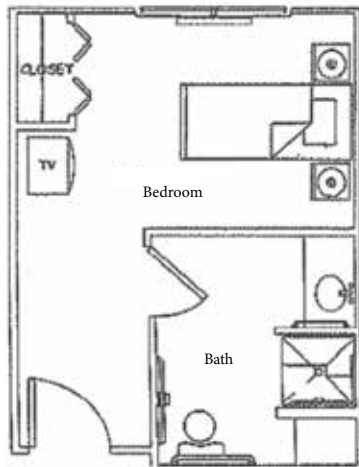

LIVING OPTIONS

ASSISTED LIVING

The Scarlett

Studio Floor Plan
313 Total Sq. Ft.

The Tara

Studio Deluxe Floor Plan
371 Total Sq. Ft.

The Georgian

One Bedroom Floor Plan
418 Total Sq. Ft.

LIVING OPTIONS

ALZHEIMER LIVING

The Veranda

Studio Floor Plan
262 Total Sq. Ft.

The Veranda Deluxe

Studio Deluxe Floor Plan
313 Total Sq. Ft.