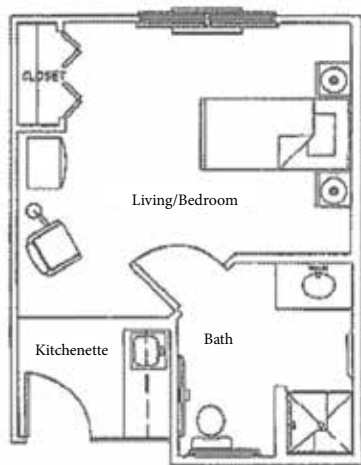

LIVING OPTIONS

ASSISTED LIVING

The Scarlett

Studio Floor Plan
313 Total Sq. Ft.

The Tara

Studio Deluxe Floor Plan
371 Total Sq. Ft.

The Georgian

One Bedroom Floor Plan
418 Total Sq. Ft.

LIVING OPTIONS

ALZHEIMER LIVING

The Veranda

Studio Floor Plan
262 Total Sq. Ft.

The Veranda Deluxe

Studio Deluxe Floor Plan
313 Total Sq. Ft.