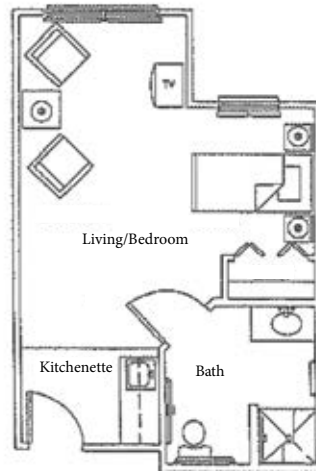

LIVING OPTIONS

ASSISTED LIVING

The Scarlett

Studio Floor Plan
313 Total Sq. Ft.

The Tara

Studio Deluxe Floor Plan
371 Total Sq. Ft.

The Georgian

One Bedroom Floor Plan
418 Total Sq. Ft.

LIVING OPTIONS

ALZHEIMER LIVING

The Veranda

Studio Floor Plan
262 Total Sq. Ft.

The Veranda Deluxe

Studio Deluxe Floor Plan
313 Total Sq. Ft.